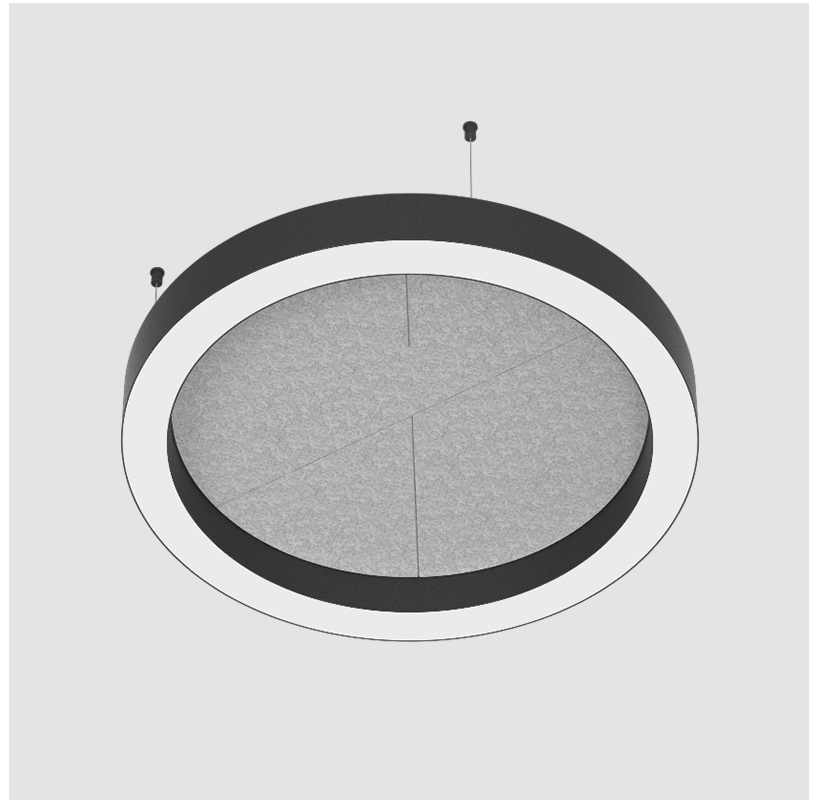

GENERAL

Series: Glorious Slim Acoustic
Partner: Prolicht
Division: Architectural
Installation: Suspension
Product Type: Acoustic
Mounting Location: Ceiling
Light Distribution: Direct

PHYSICAL

Shape: Round
Diameter (mm): 800
Diameter (in): 31 1/2
Height (mm): 90
Height (in): 3 9/16
Weight (kg): 9.026
Weight (lbs): 19.90
Diffuser: [PMMA - Opal / Micro-Prism](#)
Fixture Finish: [SSR / BKV / CWI / CRY / HAB / UFT / ITA / RUA / FTG / MYG / LOD / PUS / FRO / FUP / KIA / POP / BLS / SPG / MEY / GOH / CHC / COM / ABZ / JAG / OBR / MOS / ROR](#)
Acoustic Finish: [SFW / CYW / SEE / SYN / MTS / PMB / TTN / CYB / STO / DPE / BES / SHB / ARE / ANE / VRD / CRF](#)
Fixture Material: Aluminum
Primary Material: Acoustic
Cable Details: [2000mm / 78 3/4" or 6000mm / 236 1/4" Transparent Cable](#)

ELECTRICAL

Lamp Type: LED (Zhaga Standard)
Input Wattage (W): 52.1
Total Output Wattage (W): 47.3
Dimming: [Non-Dimmable](#)
Driver Included: Yes
Driver Location: Integrated
Driver Type: Constant Current - Universal
Driver Class: Class 2
Input Voltage (V): 120 - 277

LED

Color Temperature (°K): [2700 / 3000 / 3500 / 4000](#)
Max. Delivered Lumen (lm): 5843 / 5958 / 6203 / 6340
Nominal Lumen (lm): 7955 / 8148 / 6351 / 8632
CRI: >90 CRI
Lamp Life (hrs): 50000

OPTICAL

RATINGS AND CERTIFICATIONS

Certified By: CSA Certified to UL and CSA Standards
IP rating: IP20